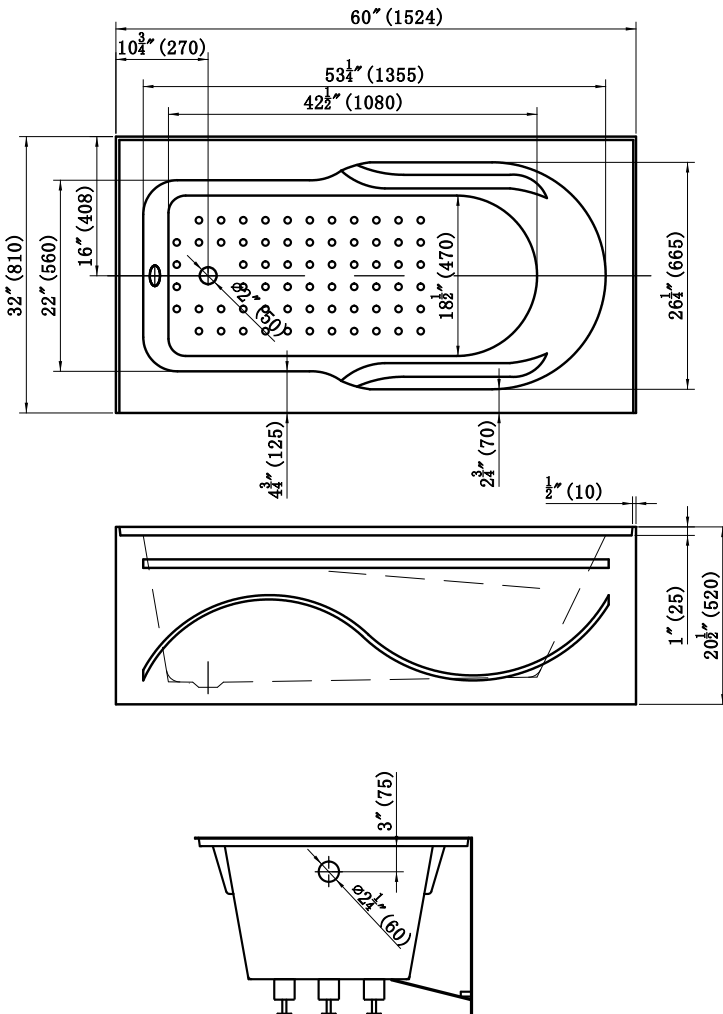

DST-AL(*)C00W

ALCOVE BATHTUB

Style:

- Alcove Tub
- Skirted
- Linear Raised Outlet

Materials:

- Acrylic
- Fiberglass
- Resin

Size:

- Overall: 60" x 32" x 20.2"

Features:

- (L)Left and (R)Right Drain Versions Available
- Built-In Tile Flange
- Lumbar Support
- Arm Rests
- 4.5mm Thick Pure Acrylic
- 3 Layers Of Reinforced Fiberglass & Resin
- Drain and Overflow Sold Separately